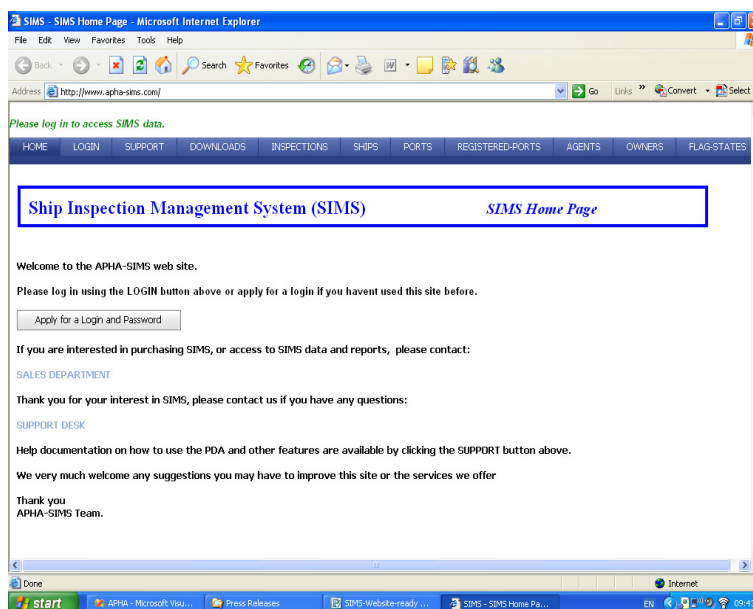

Once the PDA is connected to a PC that in turn is connected to the internet. Data from the PDA is automatically uploaded to the central database. The user has the option of sending copies of the certificate produced to the next port of call to ensure the next port has all the information they require. This can be done by email and SMS text message and they are automatically generated by the system but controlled by the Inspector.

Also, using the website users can view, print and download certificates and supporting documentation in PDF format. The website will have a range of management reports collating data from all inspections in a variety of ways.

Below you can see the main menu of the PDA device and a screen shot of the SIMS website which accommodates the SIMS database. From the website you can download PDF documents including a system manual with numerous screen shots and individual documents called 'How Do I...?' sheets, which take you, step by step, through the various tasks involved with collecting data.

SIMS is a joint venture between APHA and MC Computer Systems who developed the software and website. Please contact us using any of the methods at the foot of this document for more detailed information or visit the website www.apha-sims.com

We aim to take this project worldwide! Thank you for your interest in SIMS.

MC Computer Systems Ltd

phone: 0845 009 3103
fax: 0845 009 3105

email: support@apha-sims.com
web: www.apha-sims.com